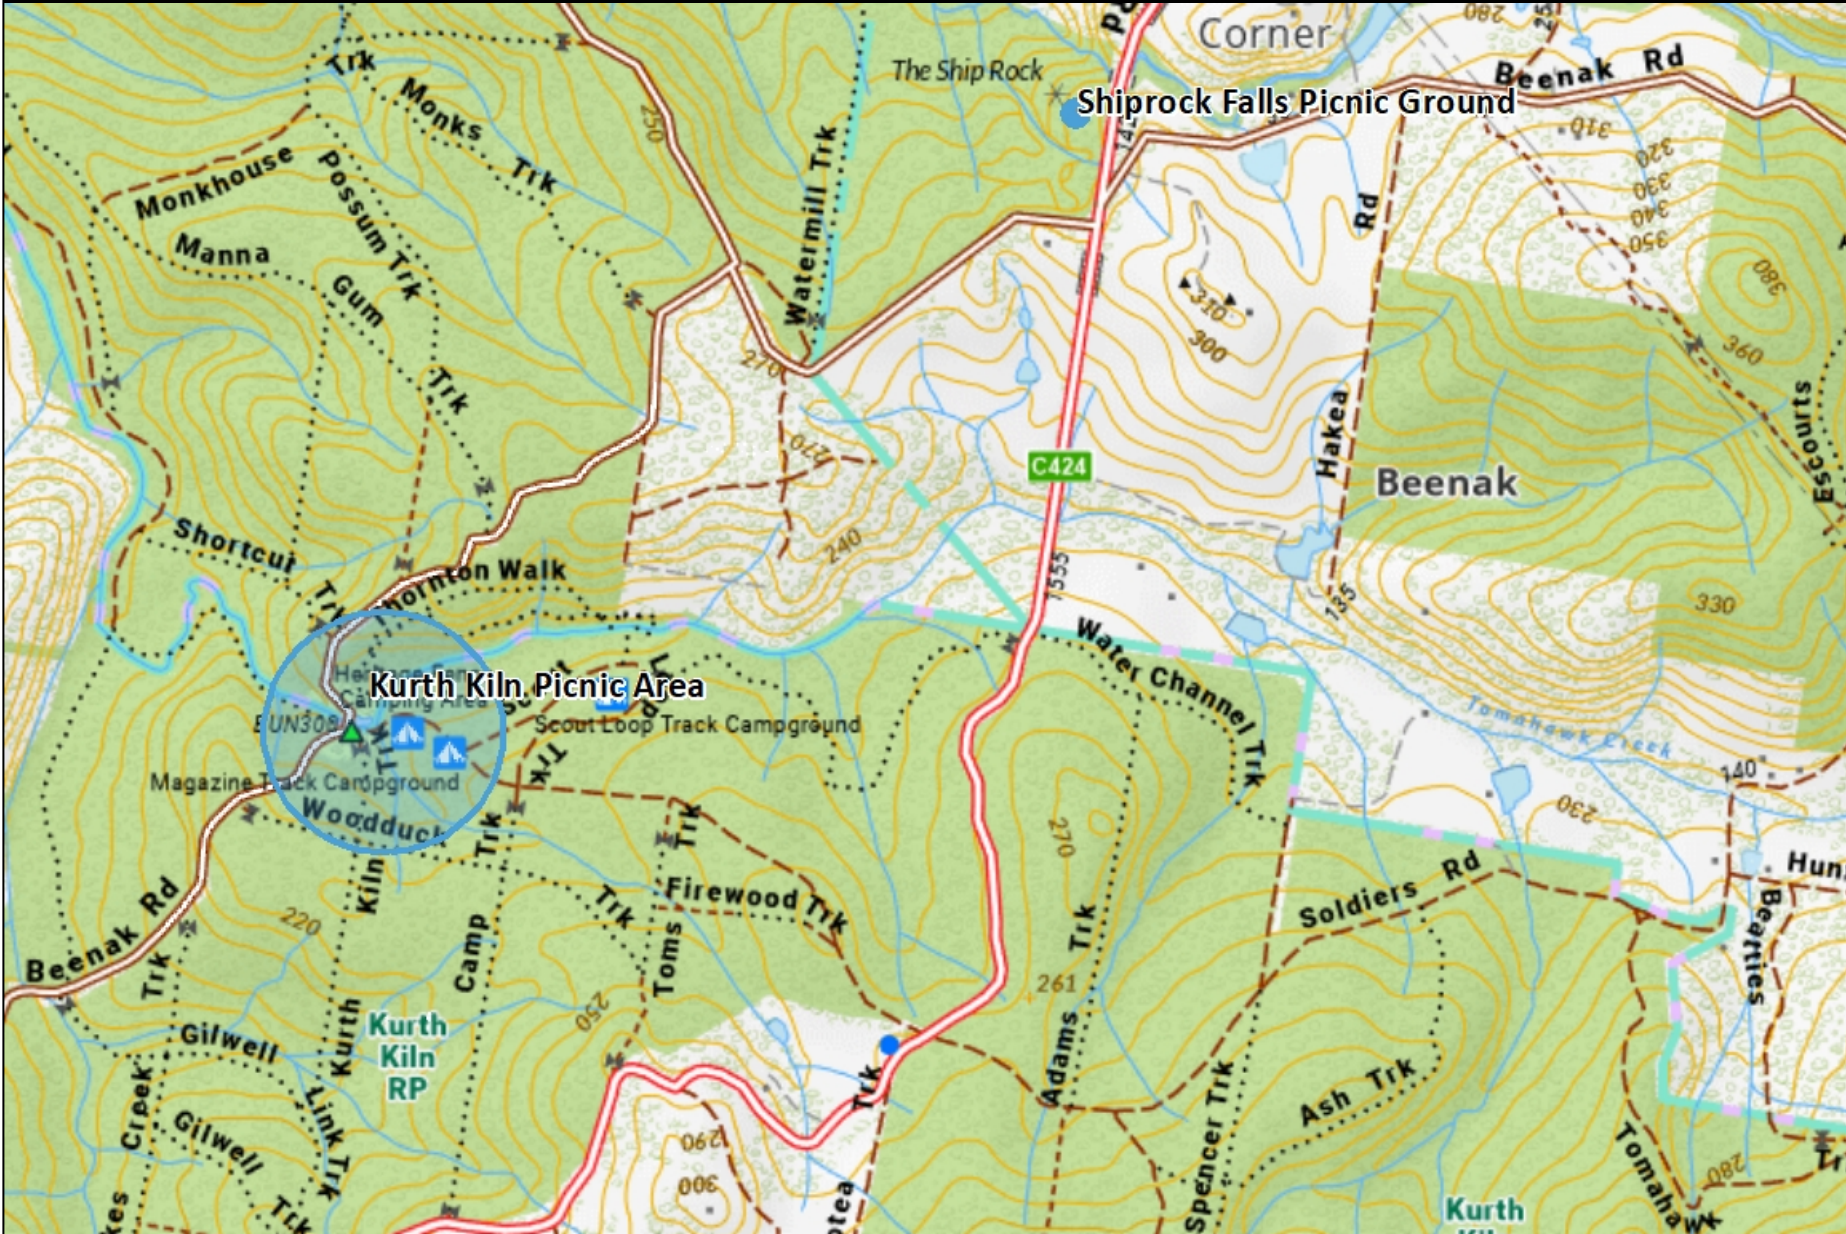

Kurth Kiln Regional Park - Temporary Closure of Shiprock Falls Toilet Block

Legend

Disclaimer: This map is a snapshot generated from Victorian Government data. This material may be of assistance to you but the State of Victoria does not guarantee that the publication is without flaw of any kind or is wholly appropriate for your particular purposes and therefore disclaims all liability for error, loss or damage which may arise from reliance upon it. All persons accessing this information should make appropriate enquiries to assess the currency of the data.

Produced on: Sunday, 10 March 2024

Kurth Kiln Regional Park - Temporary Closure of Shiprock Falls Toilet Block

Disclaimer: This map is a snapshot generated from Victorian Government data. This material may be of assistance to you but the State of Victoria does not guarantee that the publication is without flaw of any kind or is wholly appropriate for your particular purposes and therefore disclaims all liability for error, loss or damage which may arise from reliance upon it. All persons accessing this information should make appropriate enquiries to assess the currency of the data.